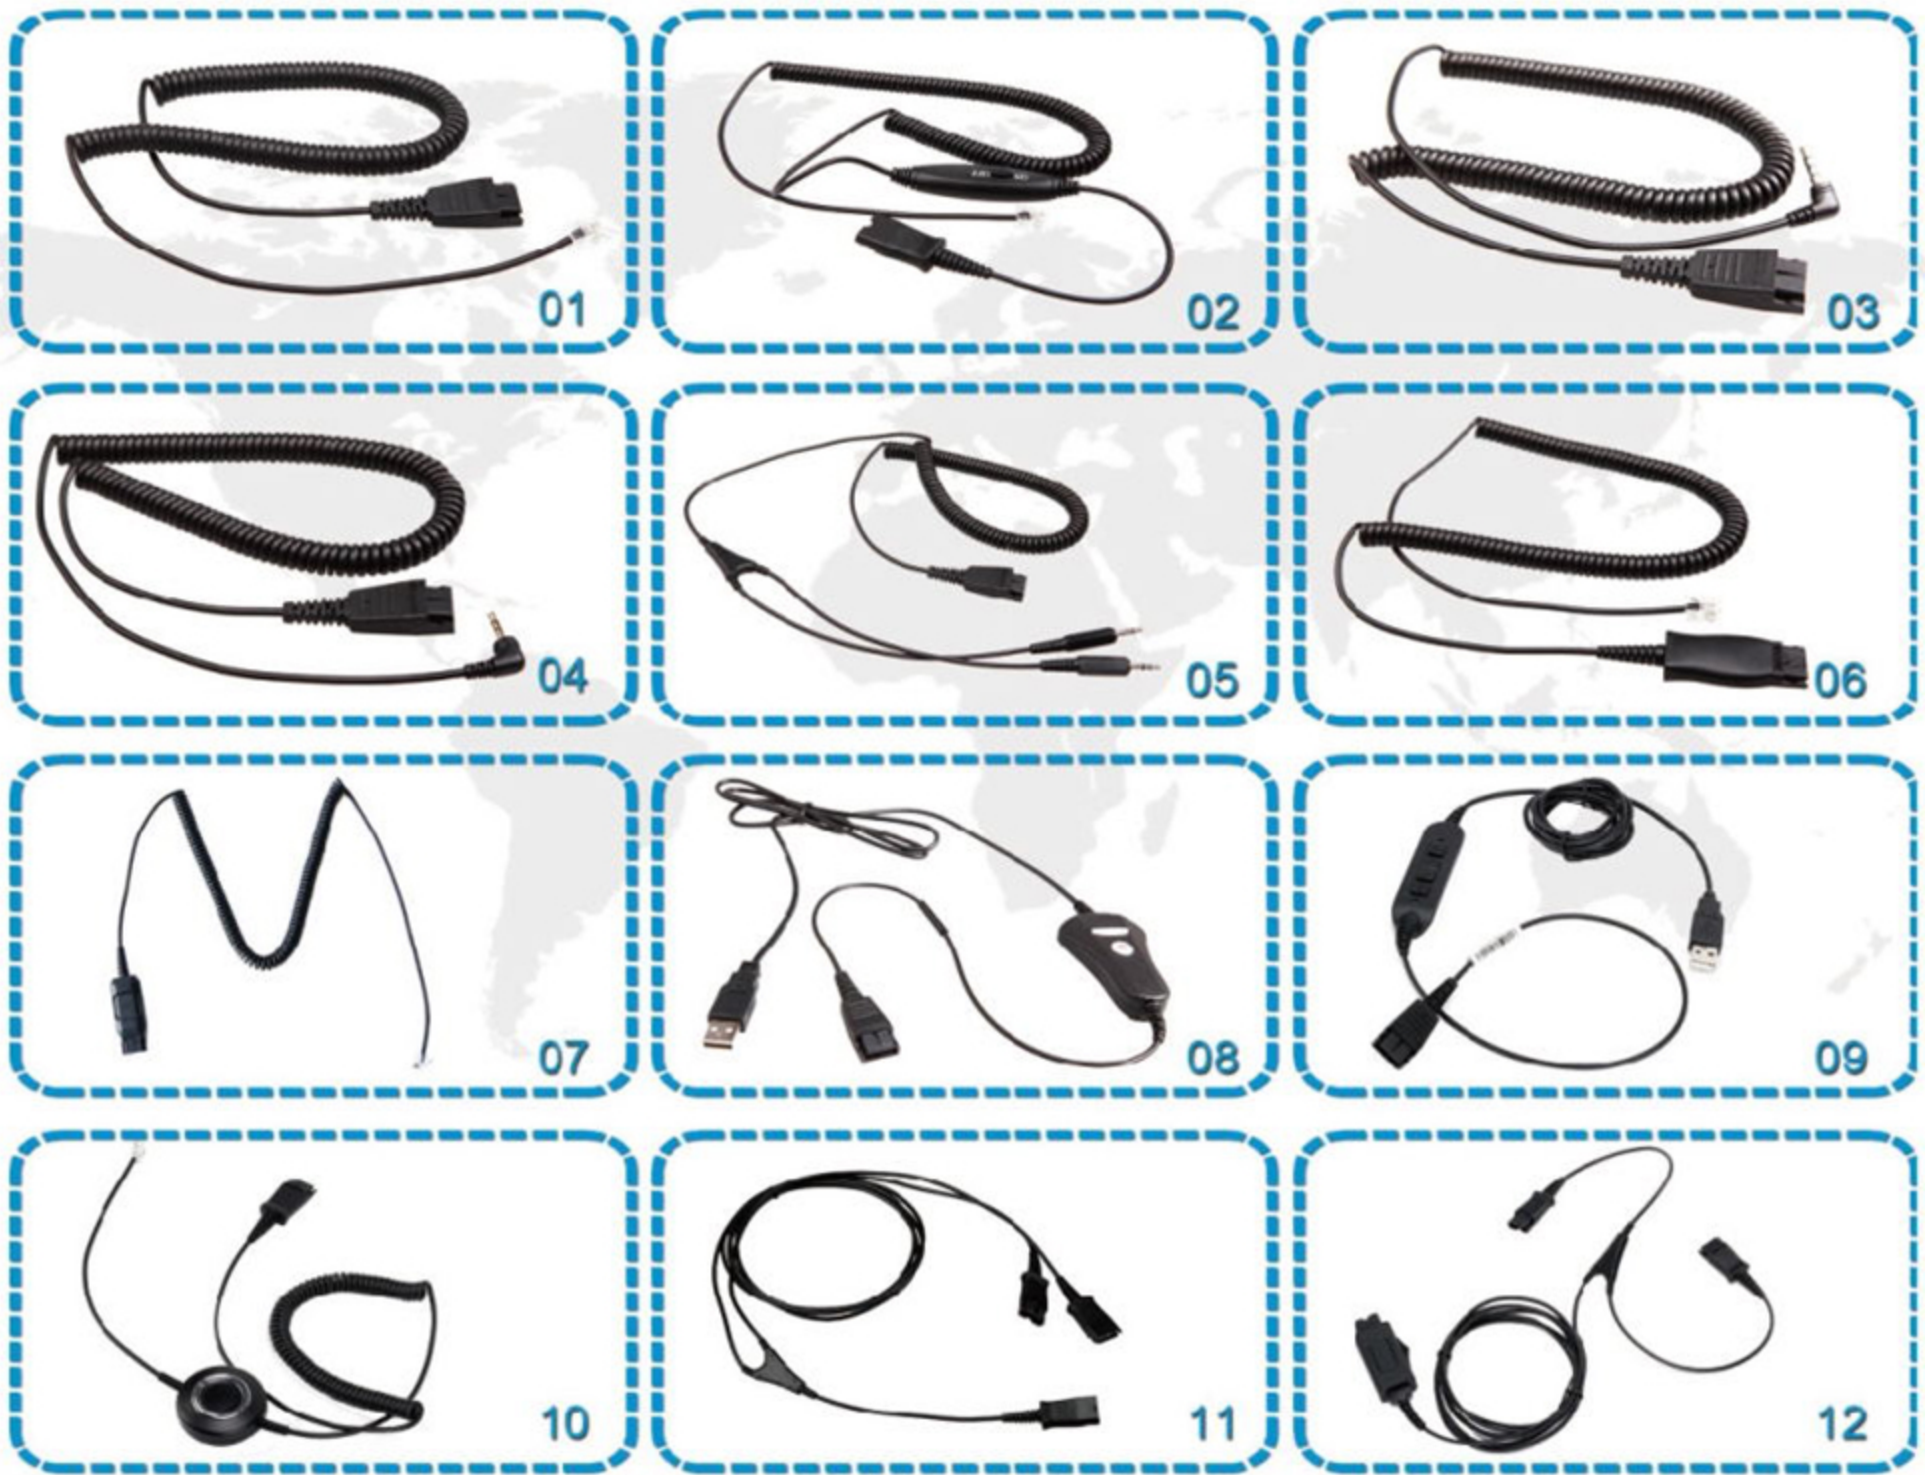

# Accessories

- 01:QD-RJ09 Quick Link Cable
- 02:QD-RJ09/3.5mm QL Cable with inline function
- 03:QD-3.5mm Quick Link Cable
- 04:QD-2.5mm Quick Link Cable
- 05:QD-2X3.5mm PC Quick Link Cable
- 06:QD-HIS Quick Link Cable
- 07:QD-HIC Quick Link Cable
- 08:QD-USB Quick Link Cable
- 09:QD-Lync USB Quick Link Cable
- 10:Smart Cord
- 11:QD-Y Training Cord
- 12:QD-Y Training Cord with mute