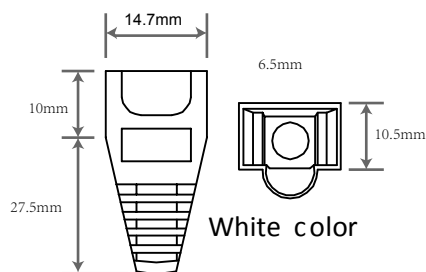

Plastic Cover for RJ45 Plug

linkedpro
by epcom®

Model: LPPG8025WH

Physical Characteristics

Type	Plastic cover
Application	Connector protection
Plug type	RJ45

*For 6.0 mm cable

Accessories

			
TC-5	TC-6	TC5-100	TC6-100